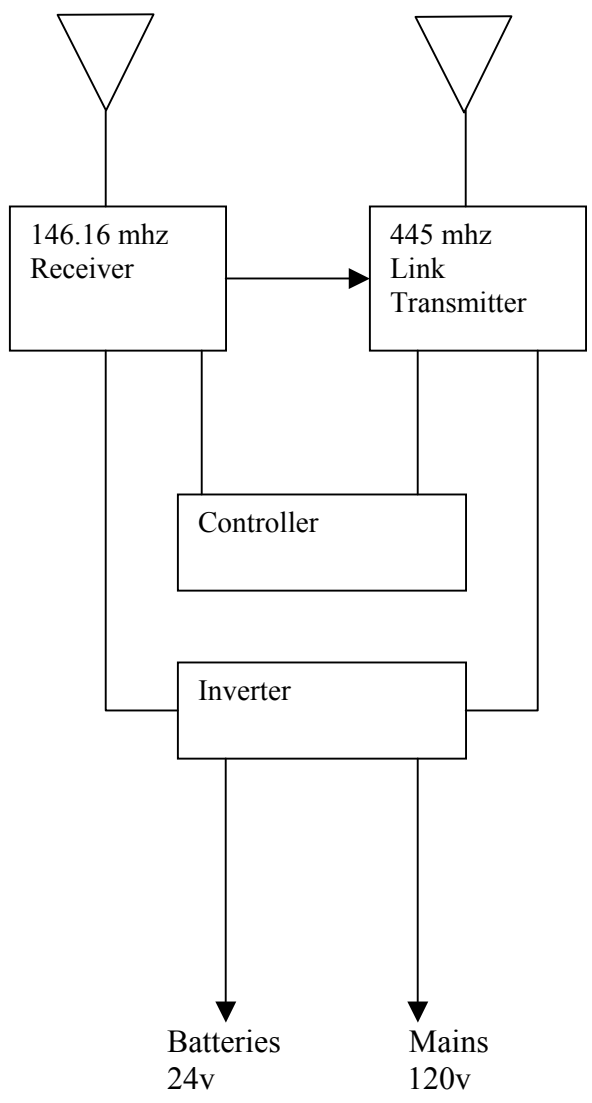

Philadelphia Area Repeater Association
Block Diagram
Remote Receiver Sites

- Pottstown
- Eagleville
- Camden
- Broomall
- West Chester
- Valley Forge